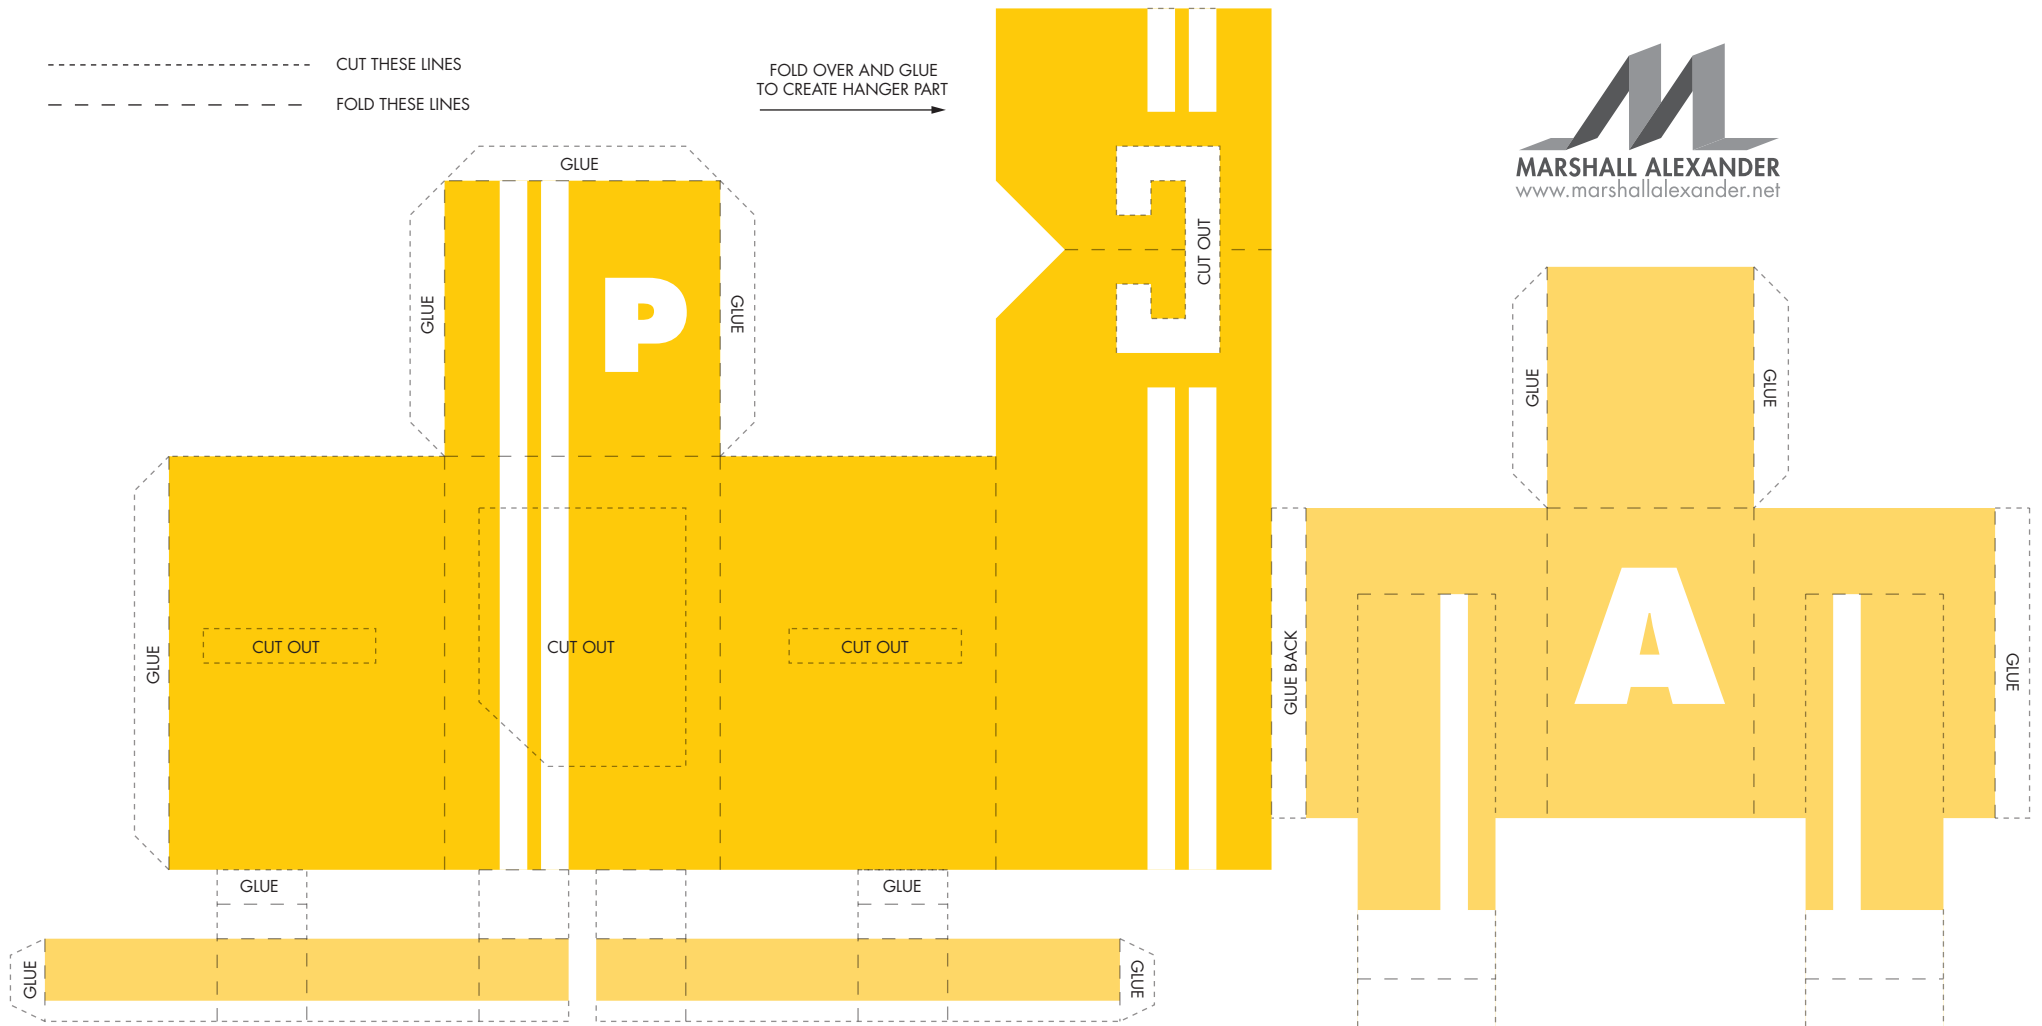

----- CUT THESE LINES
- - - - - FOLD THESE LINES

FOLD OVER AND GLUE
TO CREATE HANGER PART

PEACE of **PAPER!**

FOLD OVER AND GLUE
TO CREATE ARMS

----- CUT THESE LINES
- - - - - FOLD THESE LINES

FOLD OVER AND GLUE
TO CREATE HANGER PART
→

FOLD OVER AND GLUE
TO CREATE HANGER PART

PEACE of **PAPER!**

----- CUT THESE LINES
- - - - - FOLD THESE LINES

FOLD OVER AND GLUE
TO CREATE HANGER PART
→

PEACE of **PAPER!**