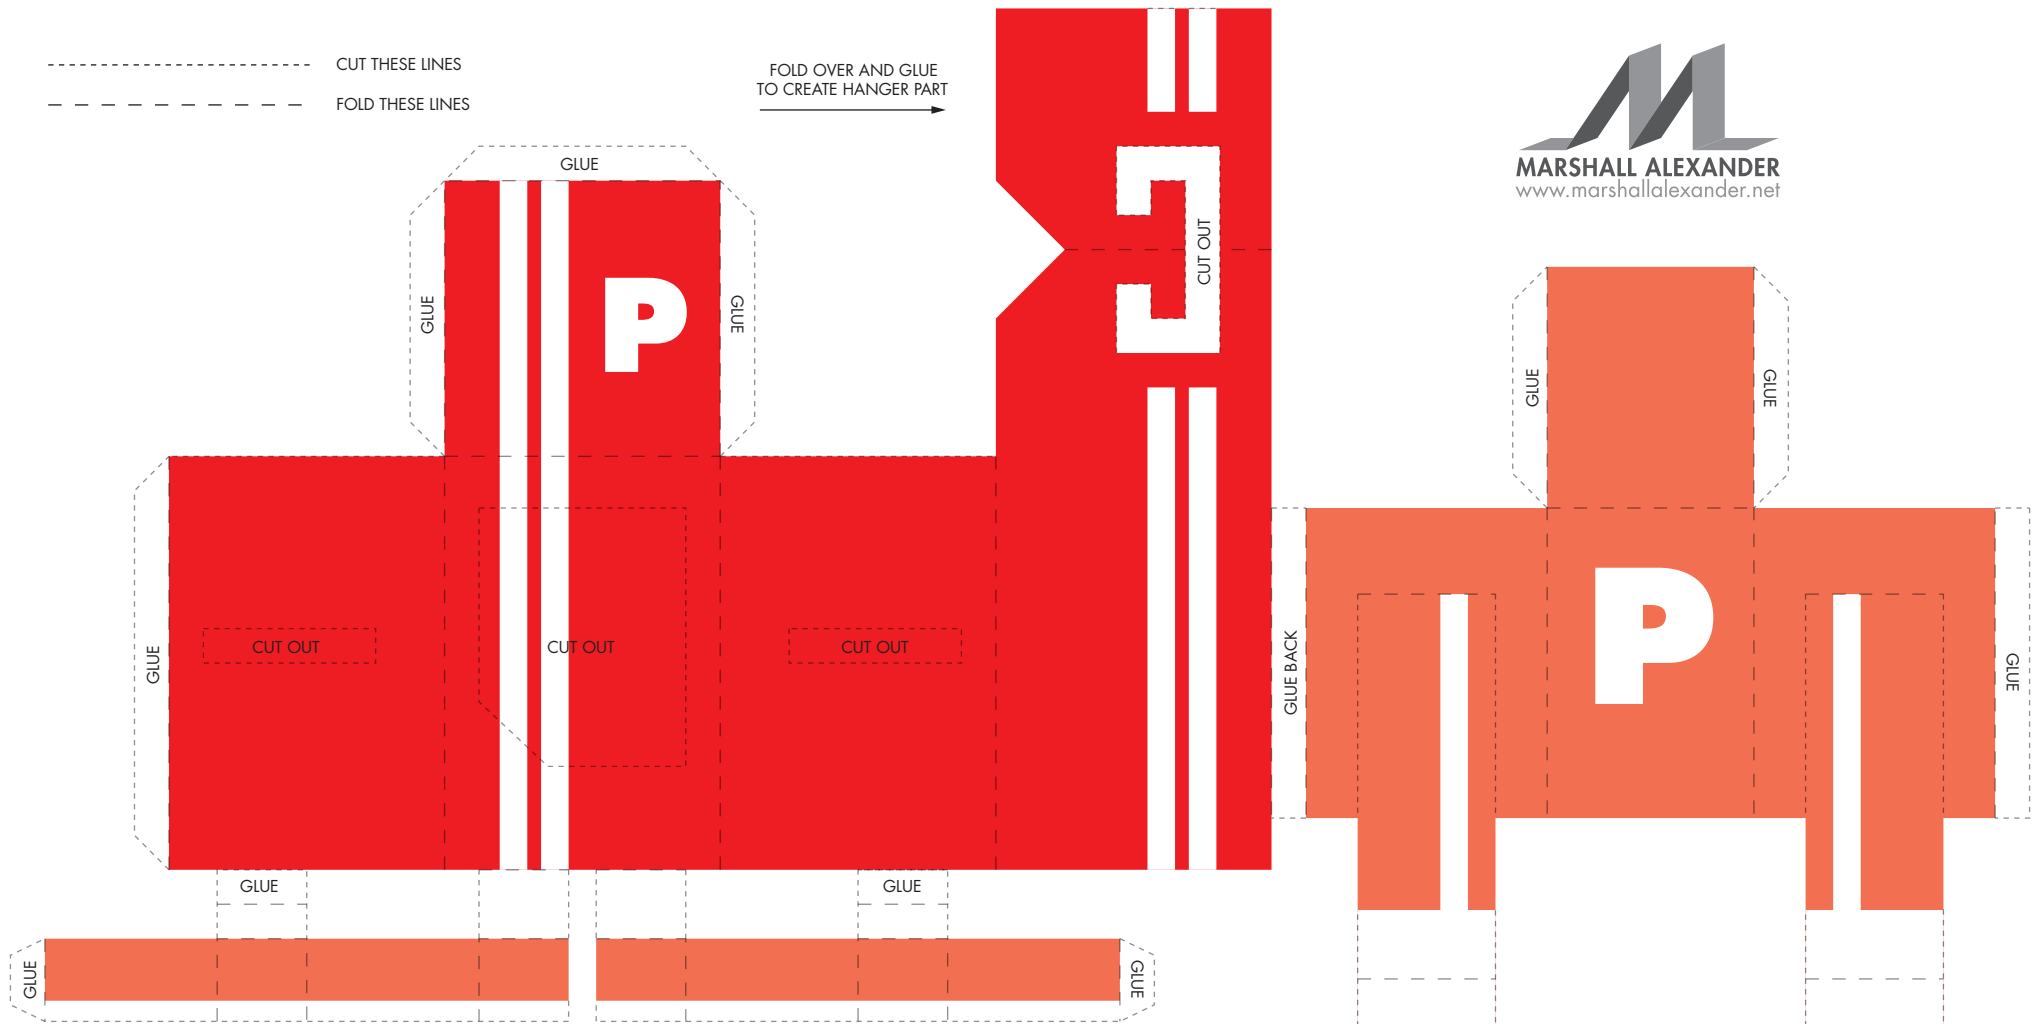

----- CUT THESE LINES
- - - - - FOLD THESE LINES

FOLD OVER AND GLUE
TO CREATE HANGER PART

PEACE of **PAPER!**

FOLD OVER AND GLUE
TO CREATE ARMS

----- CUT THESE LINES
- - - - - FOLD THESE LINES

FOLD OVER AND GLUE
TO CREATE HANGER PART
→

FOLD OVER AND GLUE
TO CREATE HANGER PART

PEACE of **PAPER!**

----- CUT THESE LINES
- - - - - FOLD THESE LINES

FOLD OVER AND GLUE
TO CREATE HANGER PART
→

PEACE of **PAPER!**