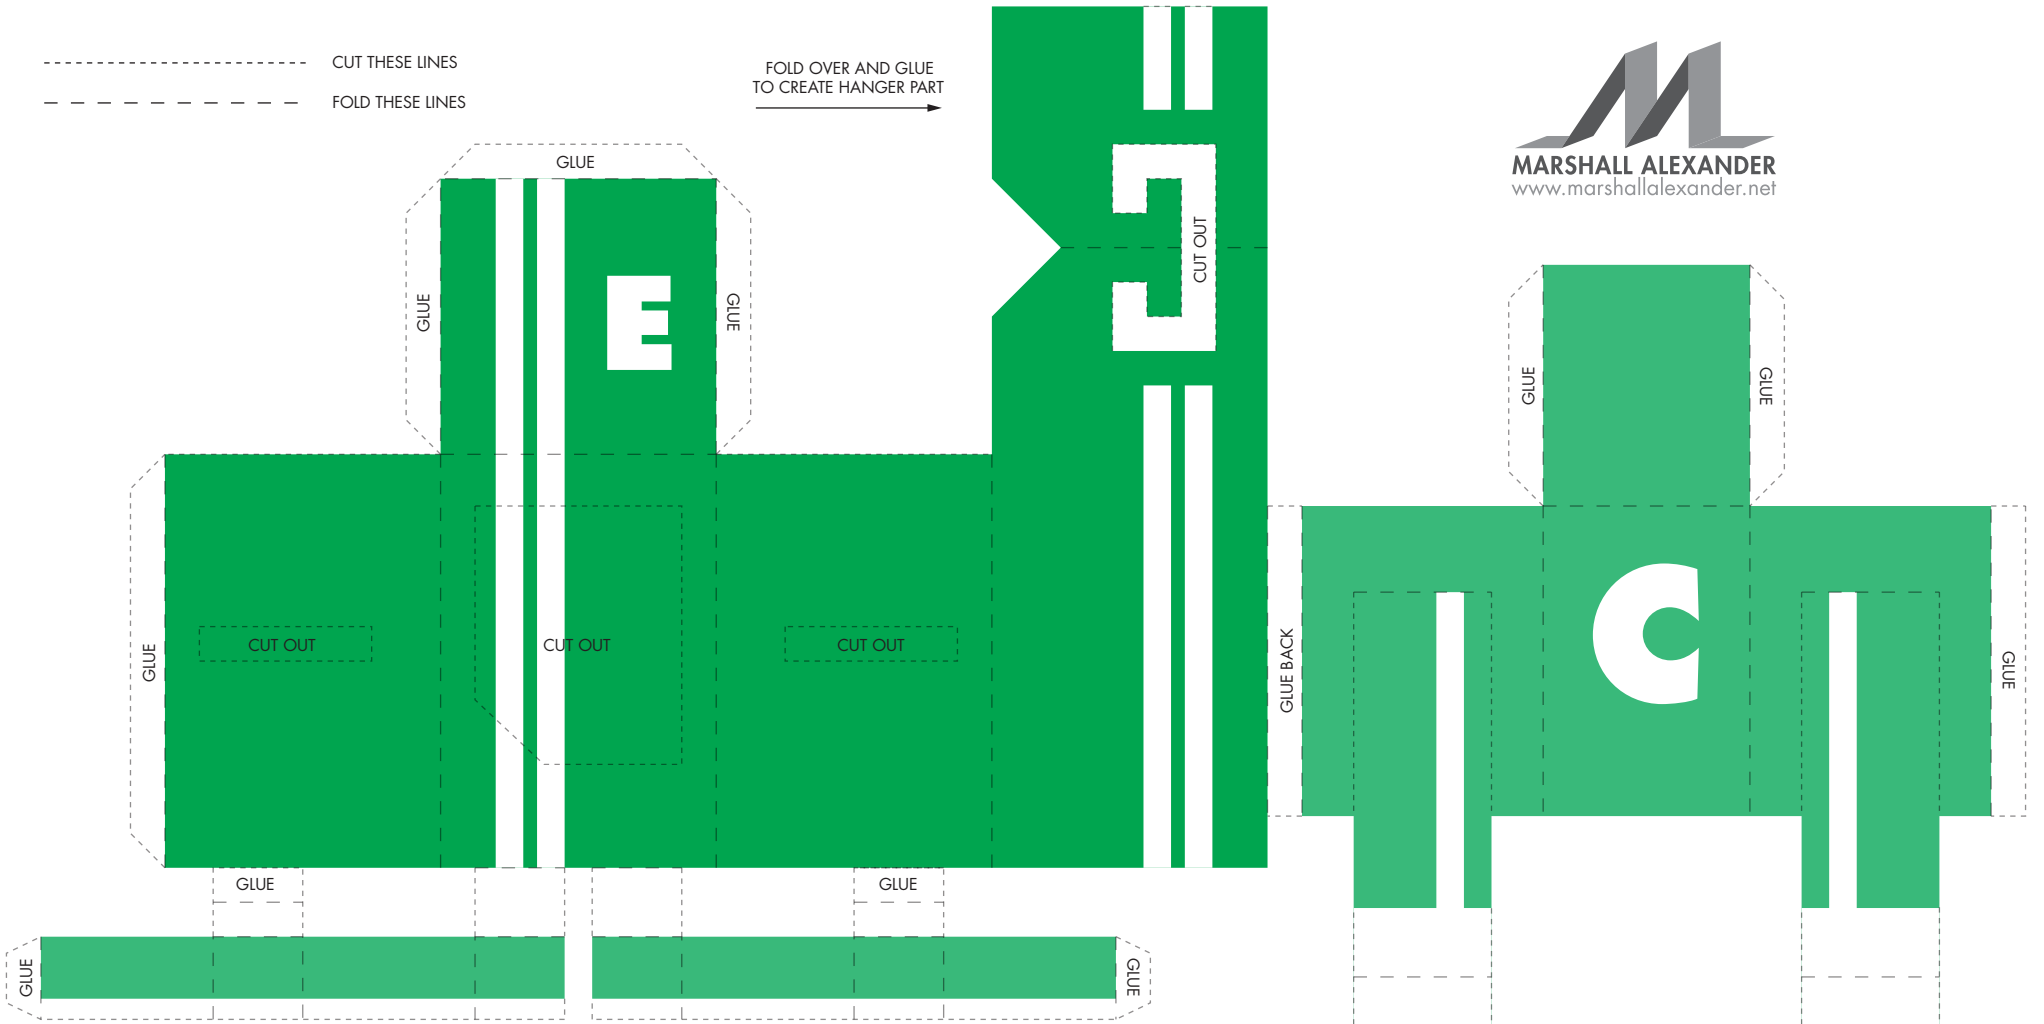

----- CUT THESE LINES
- - - - - FOLD THESE LINES

FOLD OVER AND GLUE
TO CREATE HANGER PART